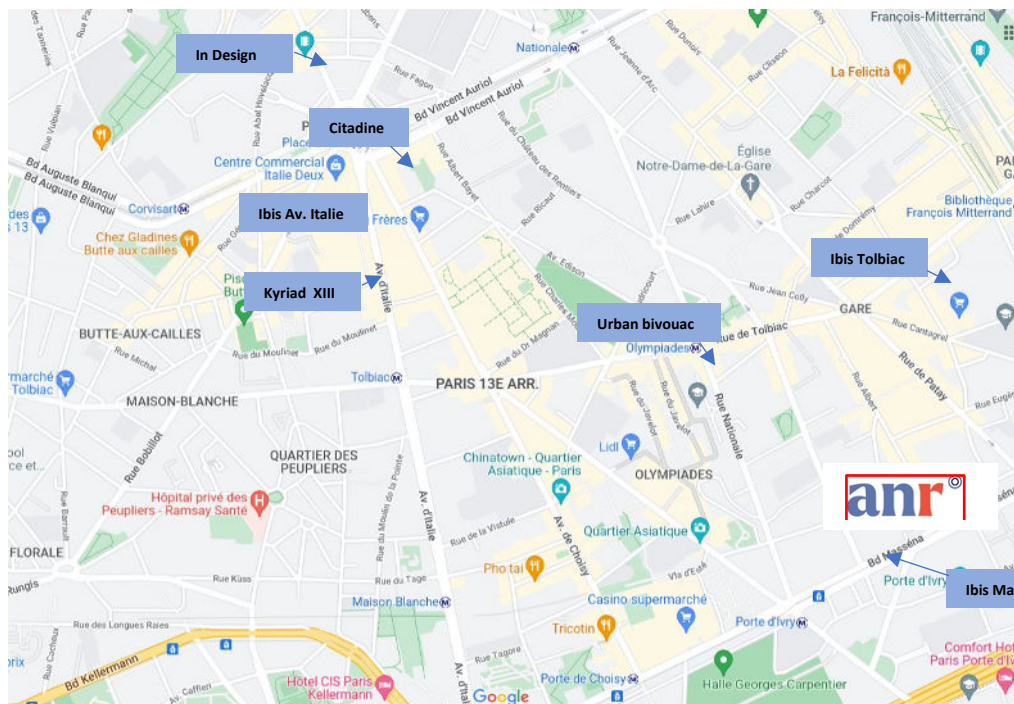

Bercy Village

Ibis Style Masséna Olympiades (at the foot of the ANR)

82-84 rue Regnault, 75013 Paris

H9525@accor.com

[Ibis Style Masséna Olympiades](#)

Break & Home

Urban Bivouac Hotel (8 minutes by foot)

1, rue Sthrau, 75013 Paris

Break&Home Italy Porte de Choisy (15 minutes by foot)

17 avenue de Verdun, 94200 Ivry-sur-Seine

[Break&Home | Apparthôtel 3* | Parie Italie Porte de Choisy \(breakandhome.com\)](#)

Ibis Style Paris Meteor Avenue d'Italie (16 minutes by foot or 9 minutes with the subway)

15 avenue d'Italie, 75013 Paris

H5543@accor.com

[Ibis Style Paris Meteor Avenue d'Italie](#)

Citadines Place d'Italie (14 minutes with the subway line 7)

18 Place d'Italie, 75013 Paris

[Citadines Place d'Italie Paris | Appart hotel Paris 13 \(discoverasr.com\)](#)

Ibis Paris Bercy Village (14 minutes with the subway line 14) (line 14 is often closed after 22:00)

20 place des Vins de France, 75012 Paris

[Ibis Paris Bercy Village 12ème - Hôtel 3 étoiles à Paris - ALL - ALL \(accor.com\)](#)